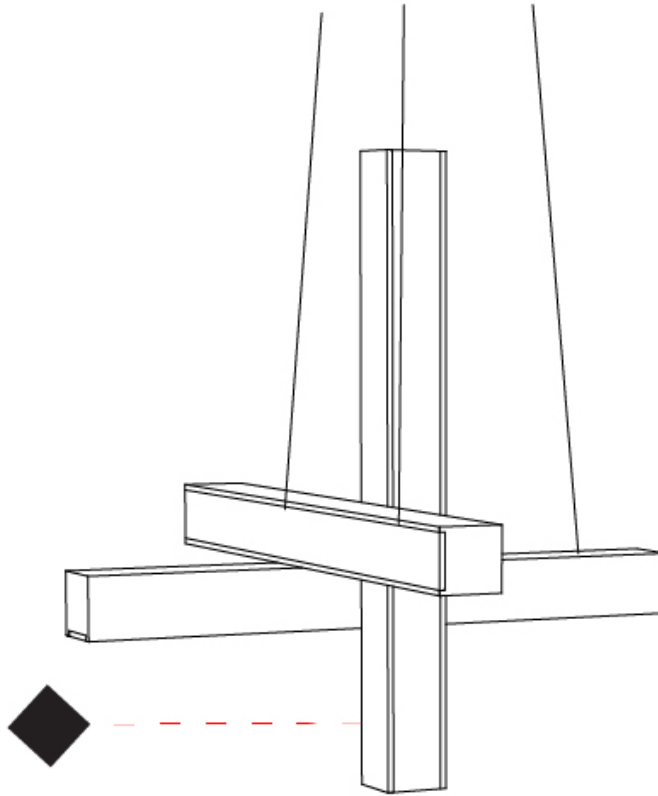

## CROSS SHAPE SUSPENSION

D71028-

PROJECT

TYPE

SPECIFIER

QUANTITY

DATE

D