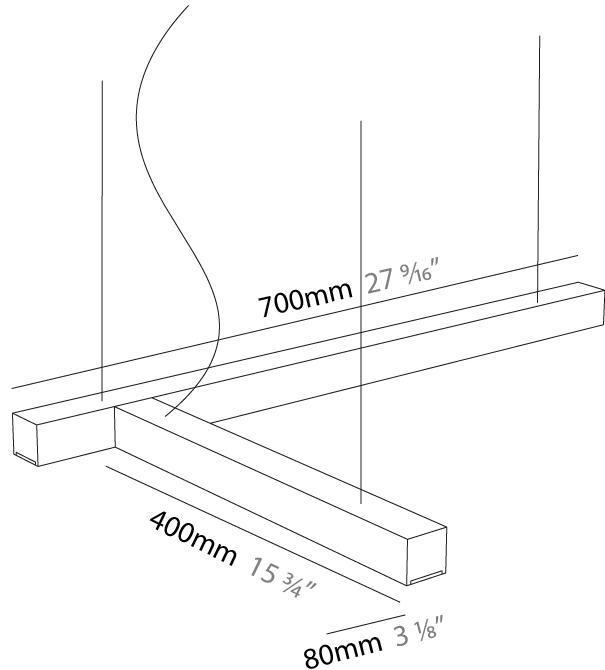

L-SHAPE SUSPENSION

D71001- -

base number   Color   Finish
Temperature   Options

1. To build a product code in our configurator select the specify button on the base model # product page
2. To build a manual product code on this datasheet choose from the options listed below in blue font and add the suffix to the base model #

GENERAL

Series: LED40 Modular
Subseries: L-Shape
Brand: Tunto
Division: Design
Mounting Type: Suspension
Mounting Location: Ceiling
Subcategory: Modular

PHYSICAL

Shape: Rectangle
Length (mm): 700
Length (in): 27 ⁹/₁₆"
Width (mm): 400
Width (in): 15 ³/₄"
Height (mm): 40
Height (in): 1 ⁹/₁₆"
Max. Overall Height (mm): 2040
Max. Overall Height (in): 80 ⁵/₁₆"
Extension (mm): 80
Extension (in): 3 ¹/₈"
Light Distribution: Direct
Diffuser: Opal;
Fixture Finish: WAL / ASH / OAK / BLK / WHI
Fixture Material: Wood

ELECTRICAL

Lamp Type: LED
Input Wattage (W): 23
Total Output Wattage (W): 19
Dimming: Tri-Mode (Non-Dimming and Phase Dimming (120Vac only) and 0-10V Dimming)
Driver Included: Yes
Driver Location: Integrated
Driver Type: Constant Current - Universal
Driver Class: Class 2
Input Voltage (V): 120 - 277
Constant Current (MA): 700

LED

Color Temperature (°K): 2700 / 3000 / 4000
Max. Delivered Lumen (lm): 1000
CRI: >93 CRI
Lamp Life (hrs): 50000

OPTICAL

RATINGS AND CERTIFICATIONS

Certified By: Certified for North American Standards
IP rating: IP20